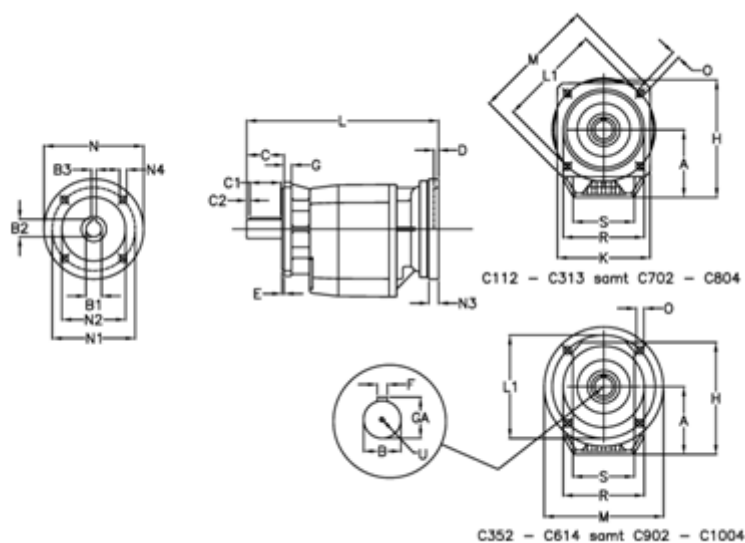

Article number: 40600826192435

Description: Helical gearbox
C804F-261,9-P90B5

Measures

A = 247.0	D = 4.0	L1 = 350	R = 320
B = 80	E = 5	M = 400	S = 300
B1 = 24	F = 22	N = 200	U = M20x42
B2 = 27.3	G = 20	N1 = 165	
B3 = 8	GA = 85.0	N2 = 130	
C = 140	H = 422.0	N3 = 0	
C1 = 110	K = 350	N4 = M10x12	
C2 = 15	L = 596.0	O = 18.0	